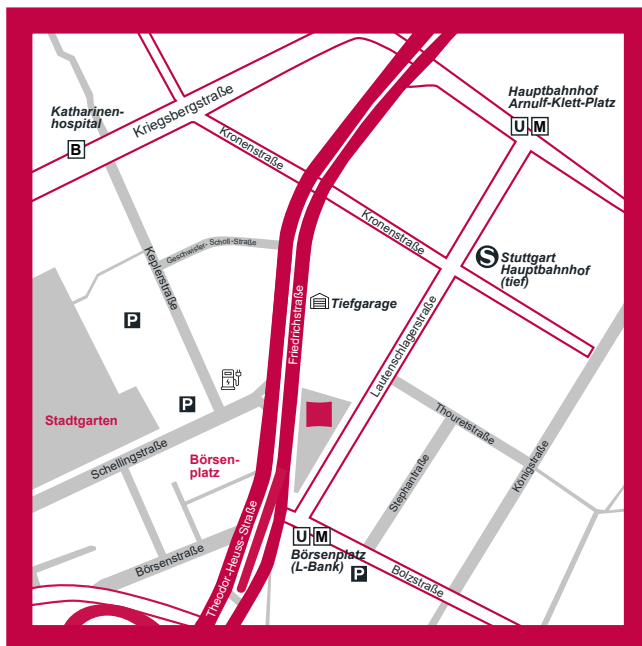

## How to reach our office in Stuttgart

### By car:

Our underground car park is located at Friedrichstraße 23. The entrance is marked „Privatgarage“ and is located about 30 meters after the traffic lights at the tunnel exit directly in front of the orange-colored store „notebooksbilliger.de“. Please choose the right lane early!

### Detailed directions:

### By train:

If you are travelling by train, suburban railway (S-Bahn) or underground railway (U-Bahn), our office is a six-minute walk from the main train station. You can find our office at Lautenschlagerstraße 24; it runs parallel with the Königstraße.